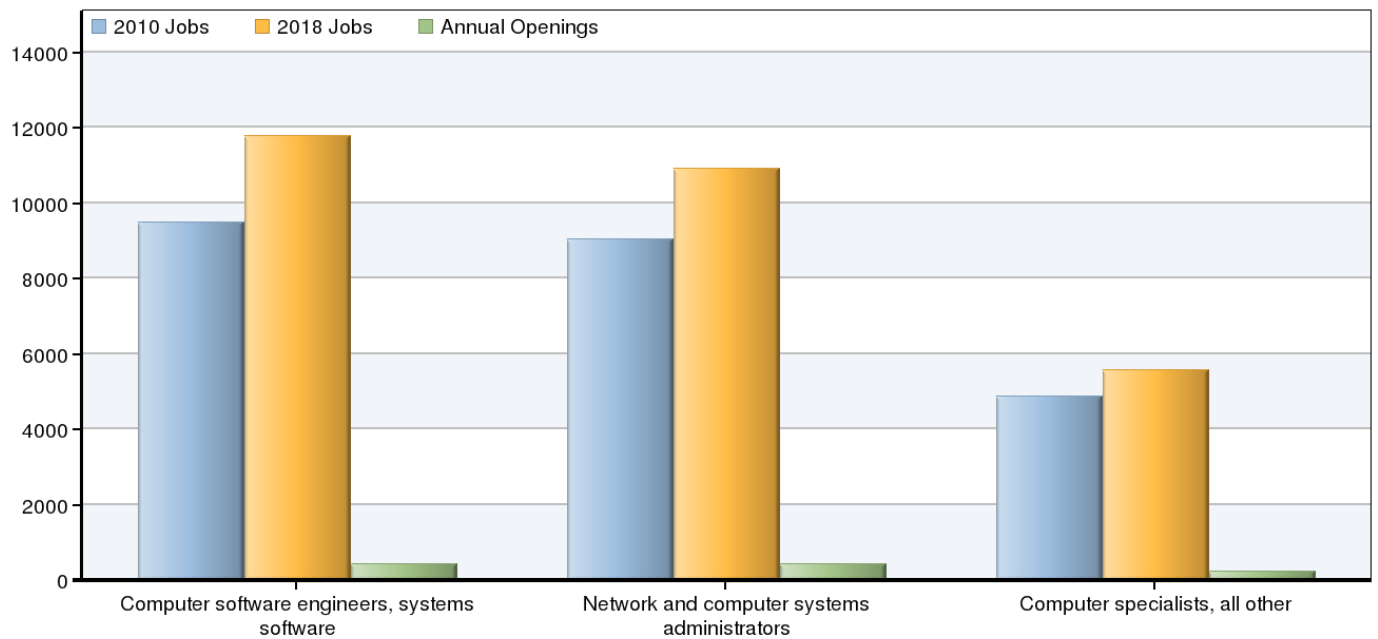

Occupational Breakdown

SOC Code	Description	2010 Jobs	2018 Jobs	Annual Openings	Replacement Jobs	Current Hourly Earnings	Education Level
15-1032	Computer software engineers, systems software	9,481	11,775	420	1,062	$36.42	Bachelor's degree
15-1071	Network and computer systems administrators	9,040	10,914	434	1,596	$30.49	Bachelor's degree
15-1099	Computer specialists, all other	4,864	5,584	215	997	$29.83	Associate's degree
	Total	23,385	28,272	1,068	3,656	$32.75	

Source: EMSI Complete Employment - 4th Quarter 2009