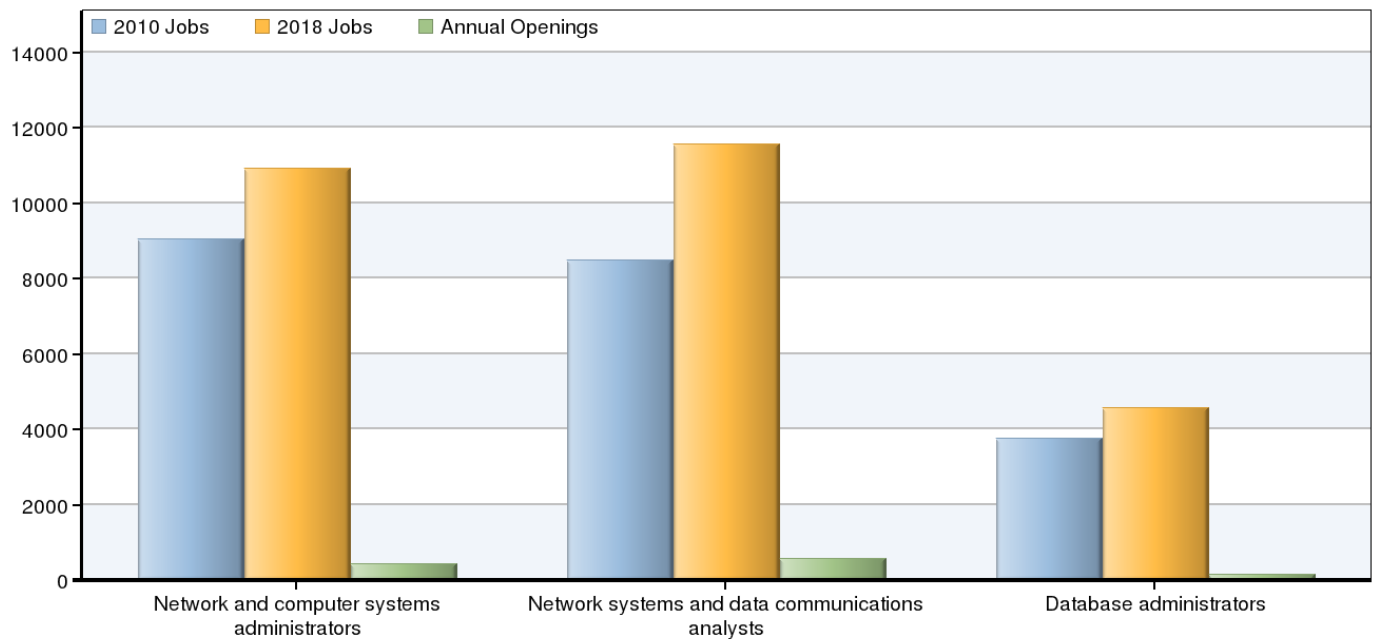

Occupational Breakdown

SOC Code	Description	2010 Jobs	2018 Jobs	Annual Openings	Replacement Jobs	Current Hourly Earnings	Education Level
15-1071	Network and computer systems administrators	9,040	10,914	434	1,596	$30.49	Bachelor's degree
15-1081	Network systems and data communications analysts	8,482	11,570	549	1,307	$28.14	Bachelor's degree
15-1061	Database administrators	3,738	4,567	142	308	$33.12	Bachelor's degree
	Total	21,261	27,051	1,125	3,212	$30.03	

Source: EMSI Complete Employment - 4th Quarter 2009