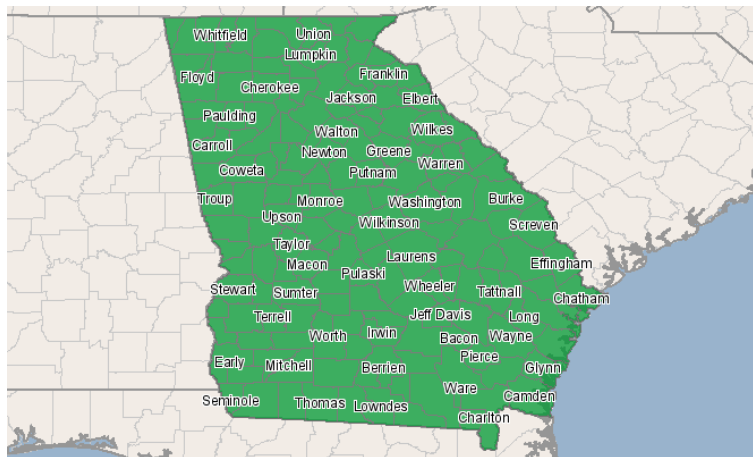

Technical College System of Georgia

1800 Century Place
Atlanta, Georgia 30345
404.679.1600

Program Report

Region Info

Region: Georgia

State Area: Georgia

Filter

Condition	Value
Education Level	Short-term on-the-job training
	Moderate-term on-the-job training
	Long-term on-the-job training
	Work experience in a related field
	Postsecondary vocational award
	Associate's degree
	Bachelor's degree